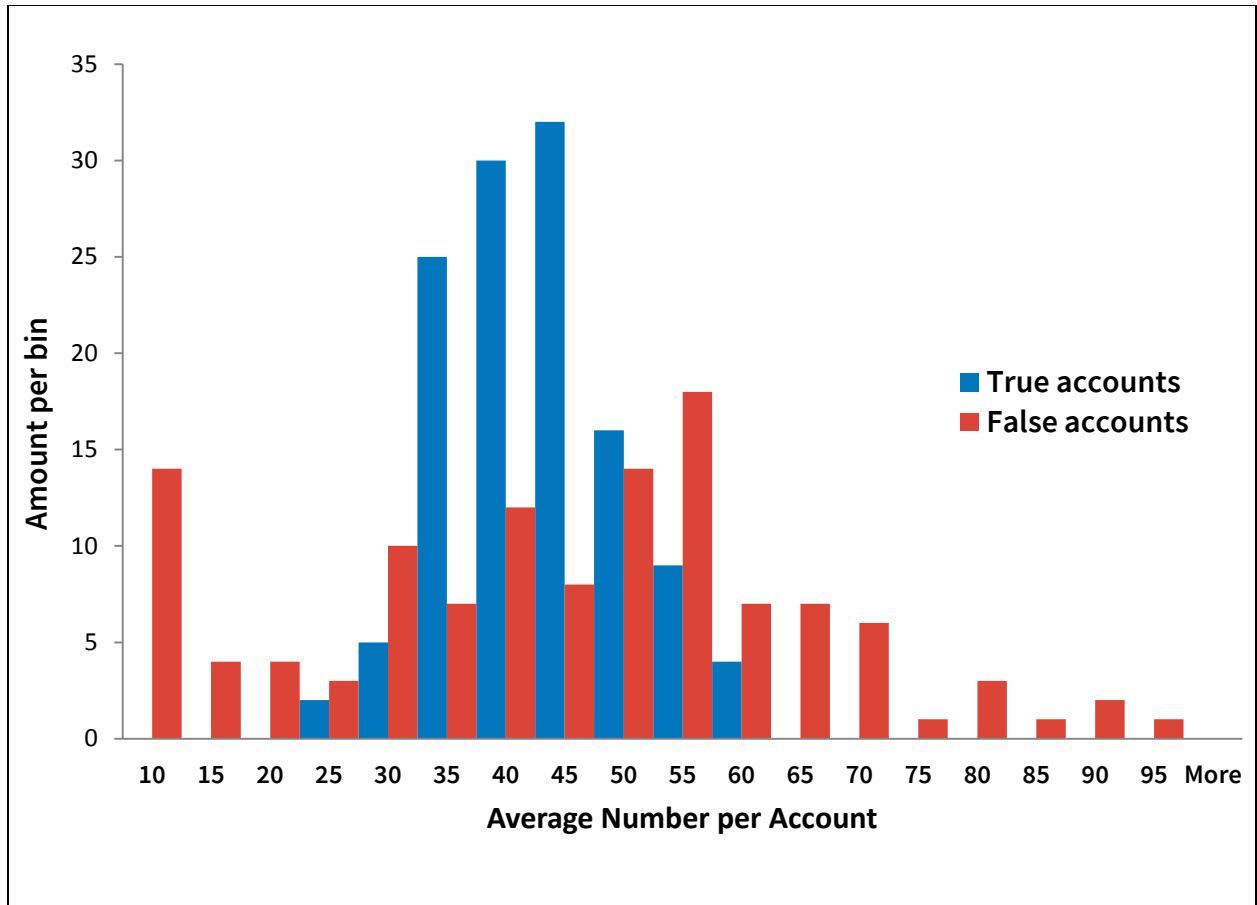

Average Placement of Common Word Matches

	True	False
Minimum	23.846	0
Maximum	59.333	95
Average	40.262	40.992